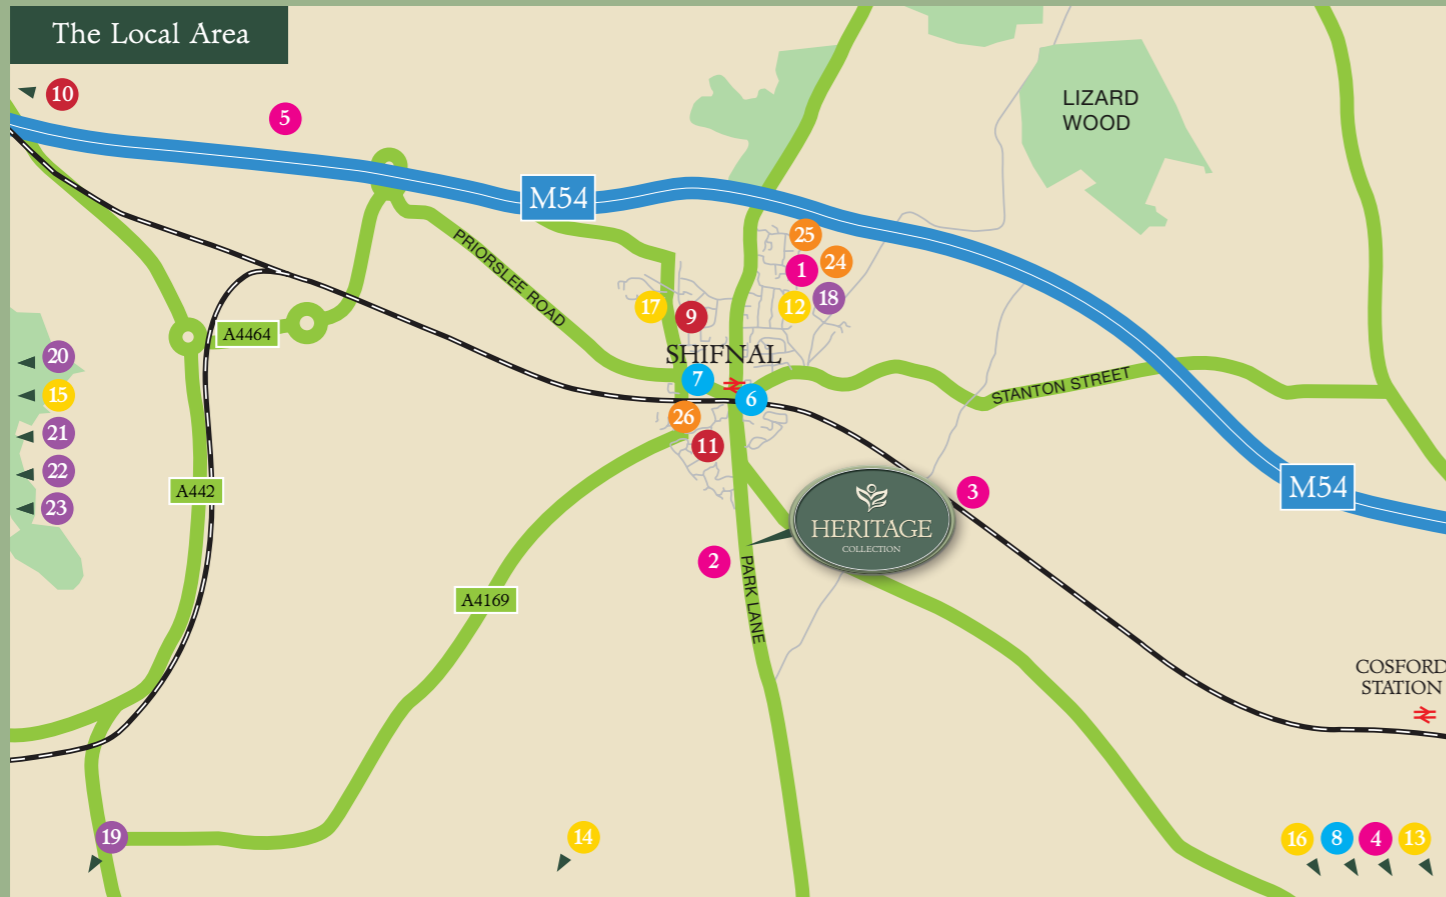

About The Uplands

Your Local Amenities

Located on the edge of Shifnal, a suburb of the thriving town of Telford, The Uplands offers Shropshire countryside living at it's very best. With miles of open countryside stretching off in almost every direction. But this is no remote rural location. With both Telford and the M54 close by, and regular trains from Shifnal's own station close to the development, you couldn't be better connected.

Shopping

Shifnal has a local Co-op for your day to day needs, with Sainsbury's, Waitrose, Asda, Tesco and Morrisons all to be found just a short drive away in nearby Telford. For big label shopping, head to Telford Shopping Centre or Telford Forge Retail Park, or jump a train to Wolverhampton's Wulfrun Shopping Centre. Direct trains are also available to take you into Birmingham and London City Centre.

SCHOOLS

- 1 Idsall School
- 2 St Andrews C of E Primary School
- 3 Young Options College
- 4 University of Wolverhampton
- 5 e-innovation Centre

TRANSPORT

- 6 Shifnal Railway Station
- 7 Shifnal Arriva Busses
- 8 Birmingham International Airport

SHOPPING

- 18 The Co-Operative Food
- 19 Sainsburys Superstore
- 20 Asda
- 21 Tesco
- 22 Morrisons
- 23 Telford Shopping Centre

DINING

- 24 Fennels Restaurant
- 25 Seven Restaurant
- 26 Henris Bar & Brasserie